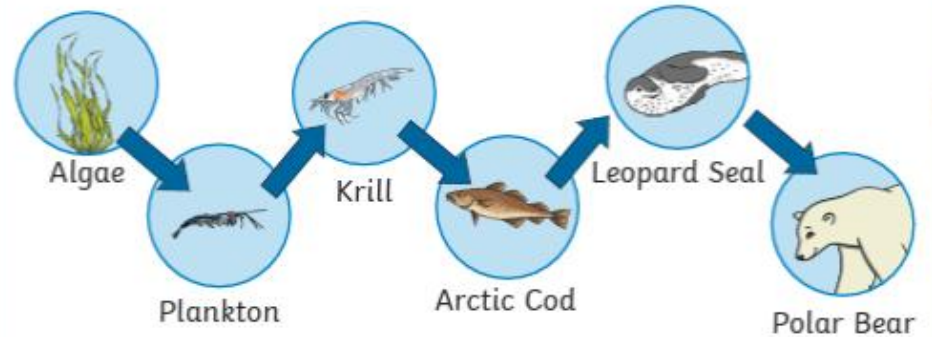

Polar Bears

Spot a Polar Bear

- white fur
- small head
- long neck
- short tail
- stocky
- short, rounded ears

Polar bears don't actually have white fur! Their fur is see-through and their hairs reflect all of the light around them making their fur look white.

Where Do They Live?

Polar bears are found in the Arctic. This is in the Northern Hemisphere, in the top half of the world. The temperature falls so low in winter that the sea freezes.

What Do They Eat?

Polar bears are at the top of their food chain in the Arctic.

- Polar bears are land mammals.
- They live for 20-30 years.
- When they are fully grown, they can measure up to 3 metres long and can weigh up to 700 kilograms!

Did You Know...?

Powerful Polar Bears

They use their excellent sense of smell to find seals hiding under the snow.

They have a thick layer of fat, which keeps them warm in the icy water.

They also have large feet that they use as paddles to help pull themselves through the water.