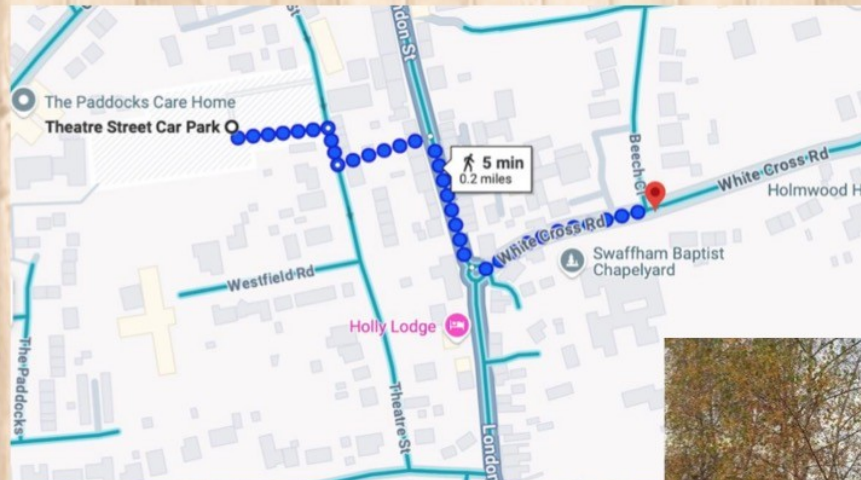

HEARTWOOD PARK AND STRIDE

We are encouraging all families and staff to park at Theatre Street car park and walk the rest of the short journey to school. You can use the zebra crossing or school patrol crossing to safely cross London Street.

Walking to school is beneficial for children's mental health. Studies have shown that physical activity can help reduce stress and anxiety, improve mood, and boost self-esteem.

Theatre Street Car Park, Theatre Street, Swaffham, PE37 7HF

Let's support our Heartwood Heroes in this campaign

This will improve both issues of unsafe parking and traffic congestion around the school at drop off and collection times, whilst also having the positive impact of creating a more welcoming environment and cleaner air for families, staff, the local community and importantly the children of Heartwood.